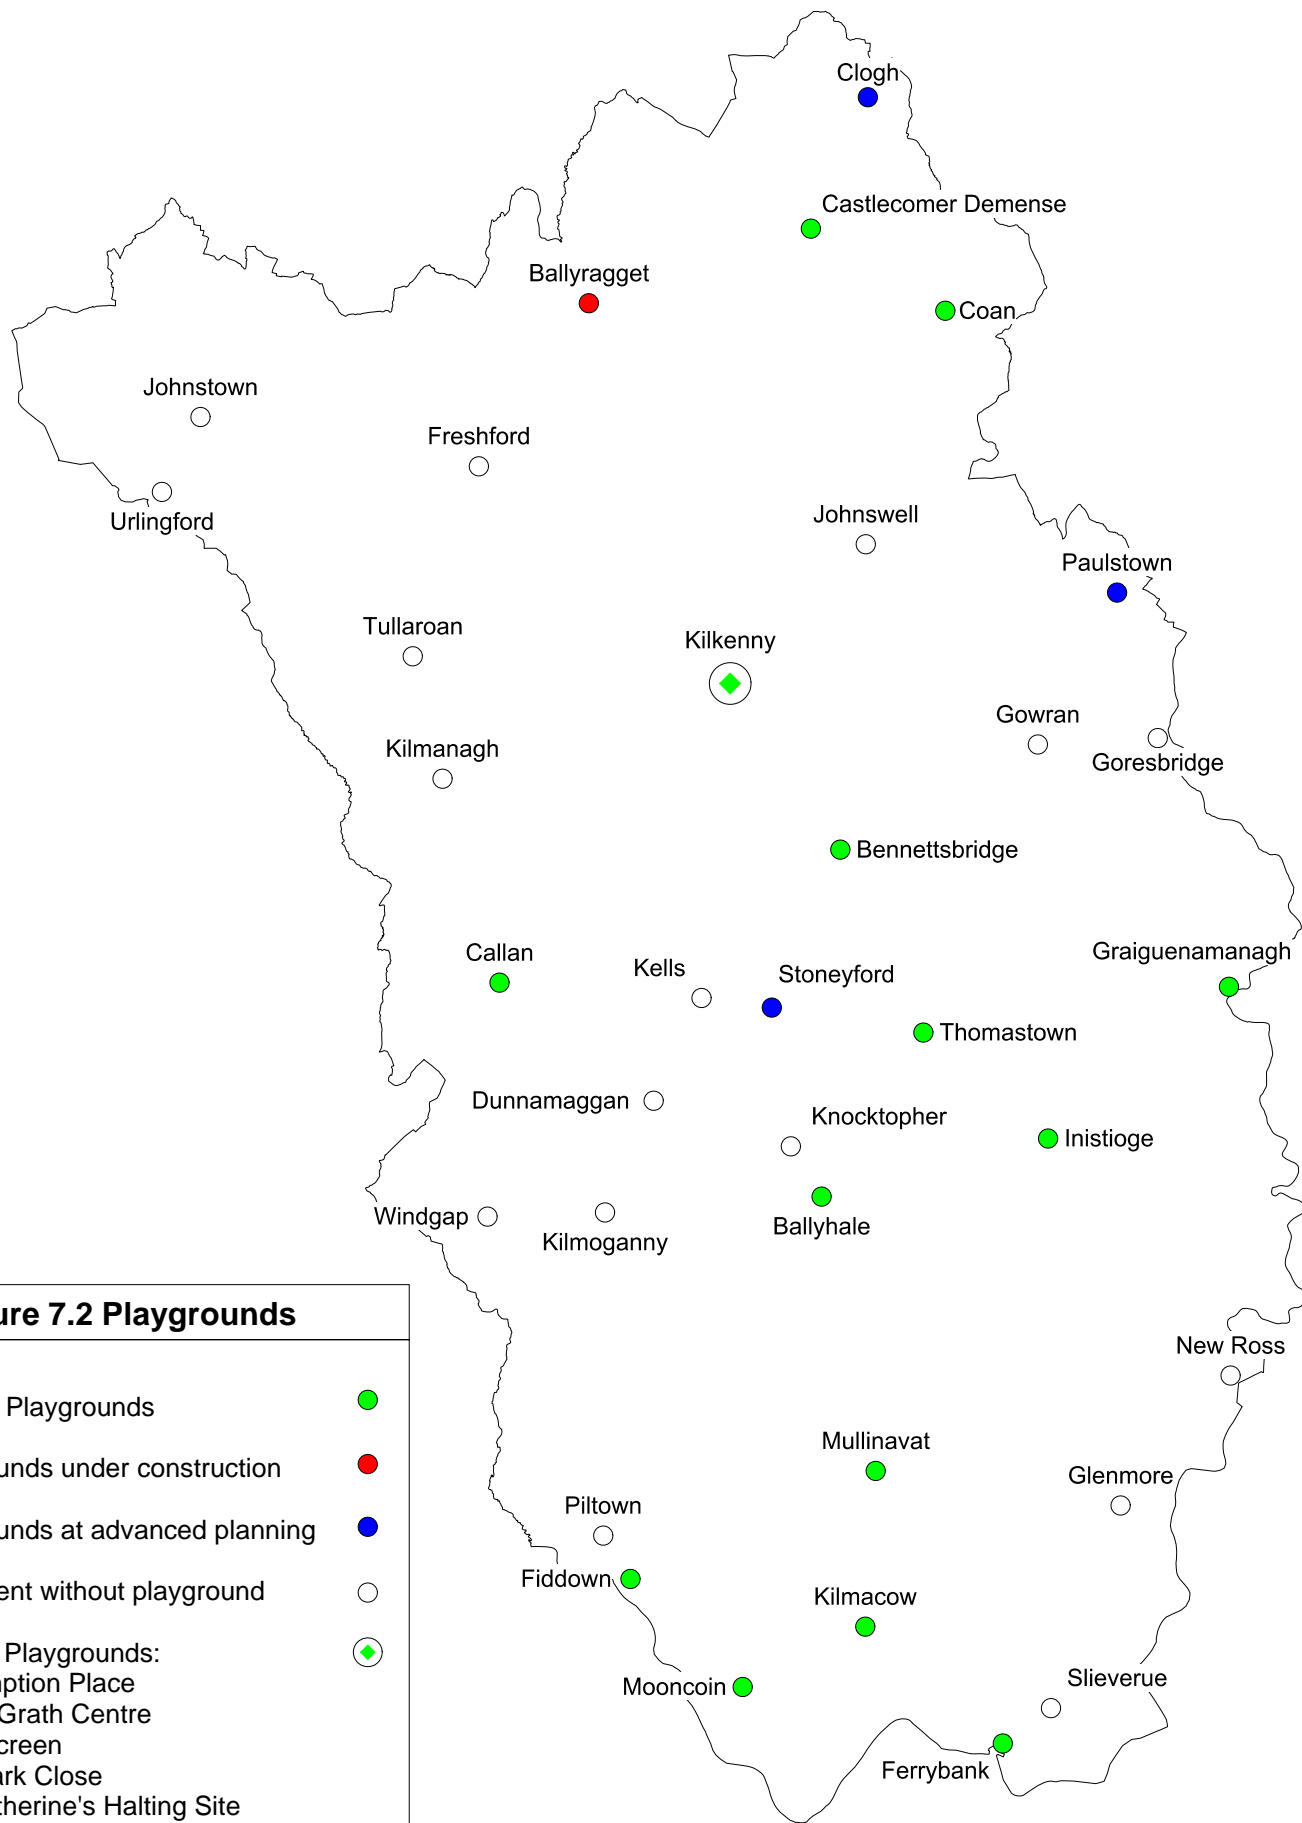

Kilkenny Draft County Development Plan 2014-2020

Figure 7.2 Playgrounds

- Existing Playgrounds ●
- Playgrounds under construction ●
- Playgrounds at advanced planning ●
- Settlement without playground
- Multiple Playgrounds: ◆
 - Assumption Place
 - Fr. McGrath Centre
 - Garrincreen
 - Newpark Close
 - St. Catherine's Halting Site
 - Talbot's Court
 - Margaret's Field

Date: June 2013
Scale: 1:300,000 @A4

Based on Ordnance Survey of Ireland Map,
Licence No. "Kilkenny/CCMA/08/12"